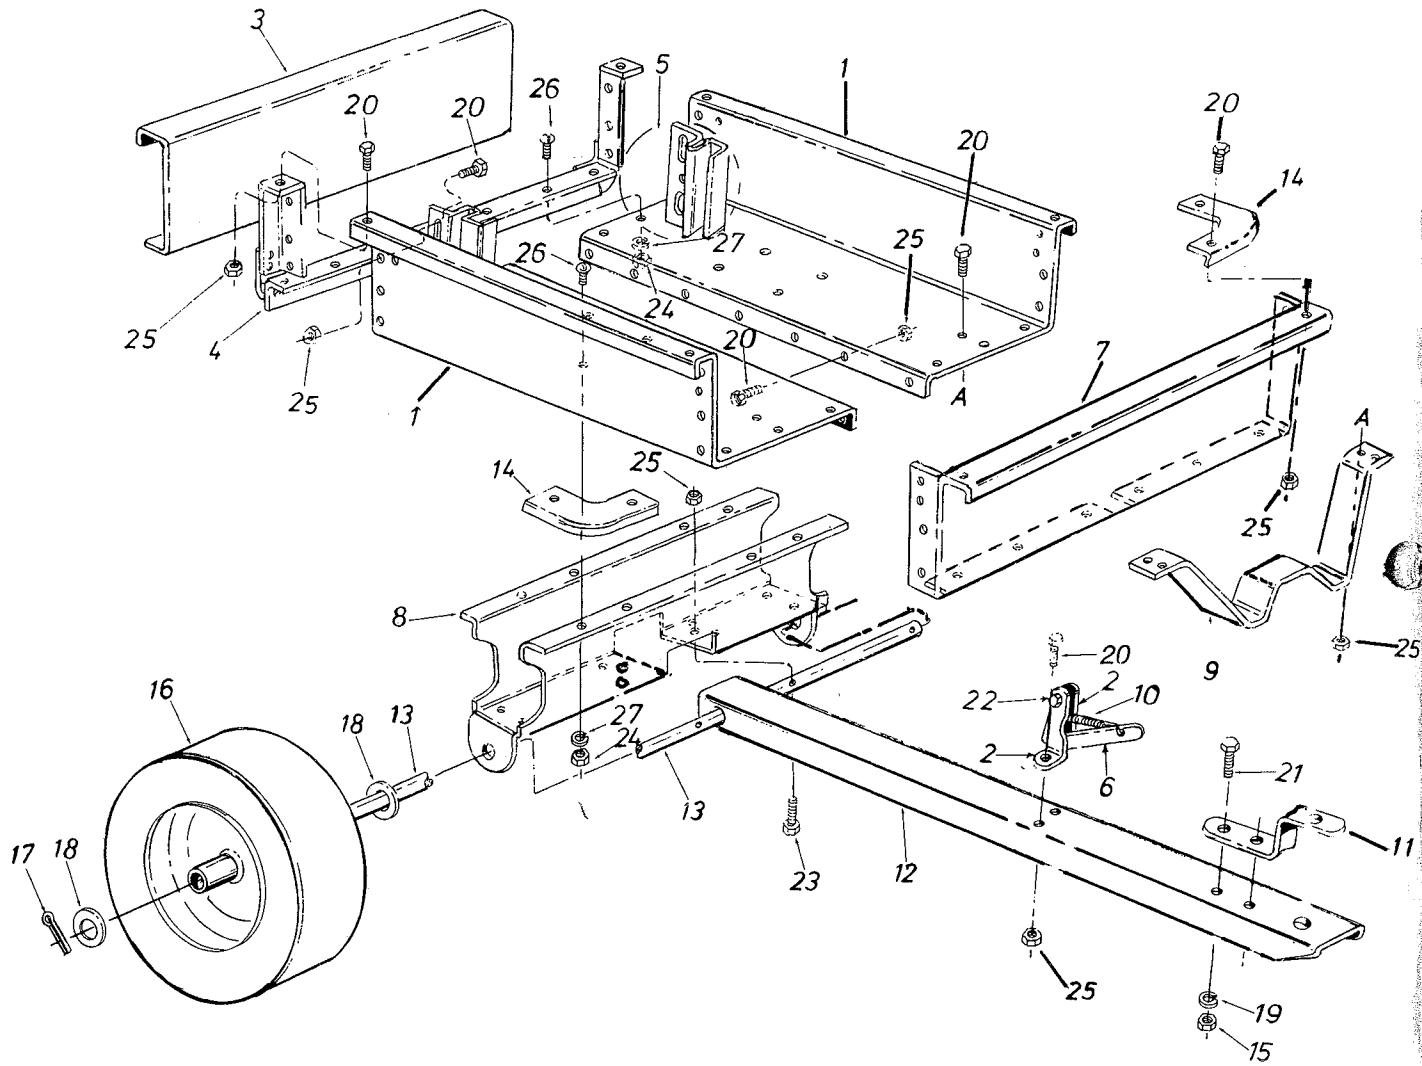

REPAIR PARTS FOR: UTILITY CART MODEL No. 45-01002

PARTS LIST FOR UTILITY CART MODEL 45-01002

| REF. NO. | PART NO. | QTY. | DESCRIPTION |
|----------|------------------|------|---|
| 1 | 23912 | 2 | Cart Body |
| 2 | 23470 | 2 | Latch Mount Bracket |
| 3 | 23502 | 1 | Tailgate |
| 4 | 62458 | 1 | Tailgate Reinforcement Bracket |
| 5 | 23767 | 2 | Tailgate Guide |
| 6 | 62020 | 1 | Latch Lock |
| 7 | 23492 | 1 | Front Panel |
| 8 | 23506 | 1 | Wheel Support |
| 9 | 23297 | 1 | Latch Stand Bracket |
| 10 | 43000 | 1 | Extension Spring |
| 11 | 23014 | 1 | Hitch Bracket |
| 12 | 23913 | 1 | Draw Bar Tongue |
| 13 | 23026 | 1 | Axle 3/4" Diameter |
| 14 | 23484 | 2 | Front Corner Cap |
| 15 | 43015 | 2 | Hex Nut 3/8-16 Thread |
| 16 | 44456 | 2 | Wheel, 4.30 x 3.75 |
| 17 | 43010 | 2 | Cotter Pin, 1/8" x 1-1/4" Long |
| 18 | 43009 | 4 | Washer, 1.59 OD x .78 ID |
| 19 | 43003 | 2 | Lock Washer 3/8" |
| 20 | 43175 | 34 | Hex Head Bolt 1/4-20 x 1/2" Long |
| 21 | 43001 | 2 | Hex Head Bolt 3/8-16 x 1" Long |
| 22 | 43012 | 1 | Hex Head Bolt 1/4-20 x 3/4" Long |
| 23 | 43648 | 2 | Hex Head Bolt 1/4-20 x 1-1/2" Long |
| 24 | 43083 | 14 | Hex Nut 5/16-18 Thread |
| 25 | 43013 | 37 | Hex Lock Nut 1/4-20 Thread |
| 26 | 43814 | 14 | Slotted Truss Head Bolt 5/16-18 x 3/4" Long |
| 27 | 43086 | 14 | Lock Washer 5/16" |
| | 46477 | 1 | Owners Manual |